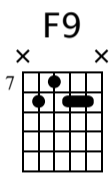

# Stormy Monday Solo Ideas

Mainly C Major and C minor Pentatonic with Chordal flavours added in.

T-Bone Walker

( $\text{♩} = \text{♩} \text{ } \overset{3}{\text{♩}}$ ) **A**

od.guit.

mf

5 8 5 | 8 | 8 5 8 | 8 6 8 | 5 7 7 | 5 7 5 10

full

8 10 8 | 10 8 11 8 | 10 9 10 9 | 10 9 8 11 8 | 9 10 10 10 8 10 8

10 8 | 10 10 | 8 8 | (8) | 10 (10) 8 10 | 10 7 5 7 5

**B**  
C9 F9 C9

7 (7) 7 5 7 | 7 (7) 5 7 | 7 (7) | 7 full 7 full 1/2 5

F9 C9

7 1/2 full 1/2 8 10 8 (8) | 8 11 8 10 9 8 11 8 10 9