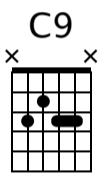

# Stormy Monday Solo Ideas

Mainly C Major and C minor Pentatonic with Chordal flavours added in.

T-Bone Walker

( $\text{♩} = \text{♩} \text{ } \overset{3}{\text{♩}}$ ) **A**

od.guit.

mf

5 8 5 | 8 | 8 5 8 | 8 6 8 | 5 7 7 | 5 7 5 10

full

8 10 8 | 10 8 11 8 | 10 9 10 9 | 10 9 8 11 8 | 9 10 10 10 8 10 8

10 8 | 10 10 | 8 8 | (8) | 10 (10) 8 10 | 10 7 5 7 5

**B**  
C9 F9 C9

7 (7) 7 5 7 | 7 (7) 5 7 | 7 (7) | 7 full 7 full 1/2 5

F9 C9

7 1/2 full 1/2 8 10 8 (8) | 8 11 8 10 9 8 11 8 10 9