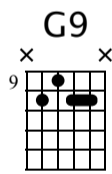

# Stormy Monday Solo Ideas

Mainly C Major and C minor Pentatonic with Chordal flavours added in.

T-Bone Walker

( $\text{♩} = \text{♩} \text{ } \overset{3}{\text{♩}}$ ) **A**

od.guit.

mf

5 8 5 | 8 | 8 5 8 | 8 6 8 | 5 7 7 | 5 7 5 10

full

8 10 8 | 10 8 11 8 | 10 9 10 9 | 10 9 8 11 8 | 9 10 10 10 8 10 8

10 8 | 10 10 | 8 8 | (8) | 10 (10) 8 10 | 10 7 5 7 5

**B**  
C9 F9 C9

7 (7) 7 5 7 | 7 (7) 5 7 | 7 (7) | 7 full 7 full 1/2 5

F9 C9

7 1/2 full 1/2 8 10 8 (8) | 8 11 8 10 9 8 11 8 10 9