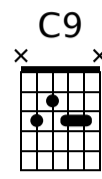

# Stormy Monday Solo Ideas

Mainly C Major and C minor Pentatonic with Chordal flavours added in.

T-Bone Walker

( $\text{♩} = \text{♩} \text{ } \overset{3}{\text{♩}}$ ) **A**

od.guit.

mf

5 8 5 | 8 | 8 5 8 | 8 6 8 | 5 7 7 | 5 7 5 10

full

8 10 8 | 10 8 11 8 | 10 9 10 9 | 10 9 8 11 8 | 9 10 10 10 8 10 8

10 8 | 10 10 | 8 8 | (8) | 10 (10) 8 10 | 10 7 5 7 5

**B**  
C9 F9 C9

7 (7) 7 5 7 | 7 (7) 5 7 | 7 (7) | 7 full 7 full 1/2 5

F9 C9

7 1/2 full 1/2 8 10 8 (8) | 8 11 8 10 9 8 11 8 10 9