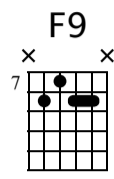

# Stormy Monday Solo Ideas

Mainly C Major and C minor Pentatonic with Chordal flavours added in.

T-Bone Walker

( $\text{♩} = \text{♩} \text{ } \overset{3}{\text{♩}}$ ) **A**

od.guit.

mf

5 8 5 | 8 | 8 5 8 | 8 6 8 | 5 7 7 | 5 7 5 10

full

8 10 8 | 10 8 11 8 | 10 9 10 9 | 10 9 8 11 8 | 9 10 10 10 8 10 8

10 8 | 10 10 | 8 8 | (8) | 10 (10) 8 10 | 10 7 5 7 5

**B**  
C9 F9 C9

7 (7) 7 5 7 | 7 (7) 5 7 | 7 (7) | 7 full 7 full 1/2 5

F9 C9

7 1/2 full 1/2 8 10 8 (8) | 8 11 8 10 9 8 11 8 10 9