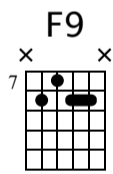

# Stormy Monday Solo Ideas

Mainly C Major and C minor Pentatonic with Chordal flavours added in.

T-Bone Walker

( $\text{♩} = \text{♩} \text{ } \overset{3}{\text{♩}}$ ) **A**

od.guit.

mf

5 8 5 | 8 | 8 5 8 | 8 6 8 | 5 7 7 | 5 7 5 10

full

8 10 8 | 10 8 11 8 | 10 9 10 9 | 10 9 8 11 8 | 9 10 10 10 8 10 8

10 8 | 10 10 | 8 8 | (8) | 10 (10) 8 10 | 10 7 5 7 5

**B**  
C9 F9 C9

7 (7) 7 5 7 | 7 (7) 5 7 | 7 (7) | 7 full 7 full 1/2 5

F9 C9

7 1/2 full 1/2 8 10 8 (8) | 8 11 8 10 9 8 11 8 10 9