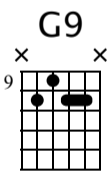

# Stormy Monday Solo Ideas

Mainly C Major and C minor Pentatonic with Chordal flavours added in.

T-Bone Walker

( $\text{♩} = \text{♩} \text{ } \overset{3}{\text{♩}}$ ) **A**

od.guit.

mf

5 8 5 | 8 | 8 5 8 | 8 6 8 | 5 7 7 | 5 7 5 10

full

8 10 8 | 10 8 11 8 | 10 9 10 9 | 10 9 8 11 8 | 9 10 10 10 8 10 8

10 8 | 10 10 | 8 8 | (8) | 10 (10) 8 10 | 10 7 5 7 5

**B**  
C9 F9 C9

7 (7) 7 5 7 | 7 (7) 5 7 | 7 (7) | 7 full 7 full 1/2 5

F9 C9

7 1/2 full 1/2 8 10 8 (8) | 8 11 8 10 9 8 11 8 10 9