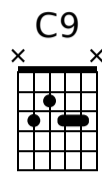

# Stormy Monday Solo Ideas

Mainly C Major and C minor Pentatonic with Chordal flavours added in.

T-Bone Walker

( $\text{♩} = \text{♩} \text{ } \overset{3}{\text{♩}}$ ) **A**

od.guit.

mf

5 8 5 | 8 | 8 5 8 | 8 6 8 | 5 7 7 | 5 7 5 10

full

8 10 8 | 10 8 11 8 | 10 9 10 9 | 10 9 8 11 8 | 9 10 10 10 8 10 8

10 8 | 10 10 | 8 8 | (8) | 10 (10) 8 10 | 10 7 5 7 5

**B**  
C9 F9 C9

7 (7) 7 5 7 | 7 (7) 5 7 | 7 (7) | 7 full 7 full 1/2 5

F9 C9

7 1/2 full 1/2 8 10 8 (8) | 8 11 8 10 9 8 11 8 10 9