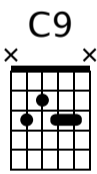

# Stormy Monday Solo Ideas

Mainly C Major and C minor Pentatonic with Chordal flavours added in.

T-Bone Walker

( $\text{♩} = \text{♩} \text{ } \overset{3}{\text{♩}}$ ) **A**

od.guit.

mf

5 8 5 | 8 | 8 5 8 | 8 6 8 | 5 7 7 | 5 7 5 10

full

8 10 8 | 10 8 11 8 | 10 9 10 9 | 10 9 8 11 8 | 9 10 10 10 8 10 8

10 8 | 10 10 | 8 8 | (8) | 10 (10) 8 10 | 10 7 5 7 5

**B**  
C9 F9 C9

7 (7) 7 5 7 | 7 (7) 5 7 | 7 (7) | 7 full 7 full 1/2 5

F9 C9

7 1/2 full 1/2 8 10 8 (8) | 8 11 8 10 9 8 11 8 10 9