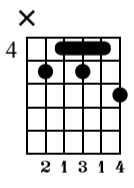

Melodic II-V-I Chord Changes

6th String Root

Am7 D7b9 GM7

3 2 3 3 3 2 1 3 1 1 3 4 2

mf

Am11 D7b9 GM13

2 2 3 4 1 2 1 3 1 1 2 3 4

Am7 D7#9 GM9

3 2 3 3 3 4 2 1 3 4 3 1 4 4 4

Am13 D7#9 G6

3 2 3 3 4 4 2 1 3 4 x 1 3 4

Am7

D7b9b5

G6

Musical notation for the first system, including a treble clef staff with notes and a guitar tablature staff with fret numbers.

Am7

D7#9#11

GM13

Musical notation for the second system, including a treble clef staff with notes and a guitar tablature staff with fret numbers.

Am7

D7#9b13

GM9

Musical notation for the third system, including a treble clef staff with notes and a guitar tablature staff with fret numbers.

Am13

D7#5b9

GM13

Musical notation for the fourth system, including a treble clef staff with notes and a guitar tablature staff with fret numbers.