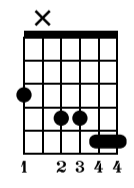

Melodic II-V-I Chord Changes

6th String Root

Am7 D7b9 GM7

3 2 3 3 3 2 1 3 1 1 3 4 2

mf

Am11 D7b9 GM13

2 2 3 4 1 2 1 3 1 1 2 3 4

Am7 D7#9 GM9

3 2 3 3 3 4 2 1 3 4 3 1 4 4 4

Am13 D7#9 G6

3 2 3 3 4 4 2 1 3 4 x 1 3 4

Am7

D7b9b5

G6

Musical notation for the first system, including a treble clef staff with notes and a guitar tablature staff with fret numbers.

Am7

D7#9#11

GM13

Musical notation for the second system, including a treble clef staff with notes and a guitar tablature staff with fret numbers.

Am7

D7#9b13

GM9

Musical notation for the third system, including a treble clef staff with notes and a guitar tablature staff with fret numbers.

Am13

D7#5b9

GM13

Musical notation for the fourth system, including a treble clef staff with notes and a guitar tablature staff with fret numbers.