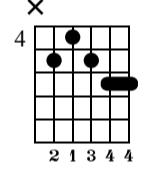

Melodic II-V-I Chord Changes

6th String Root

Am7 D7b9 GM7

3 2 3 3 3 2 1 3 1 1 3 4 2

mf

Am11 D7b9 GM13

2 2 3 4 1 2 1 3 1 1 2 3 4

Am7 D7#9 GM9

3 2 3 3 3 4 2 1 3 4 3 1 4 4 4

Am13 D7#9 G6

3 2 3 3 4 4 2 1 3 4 x 1 3 4

Am7

D7b9b5

G6

Musical notation for the first system, including a treble clef staff with notes and a guitar tablature staff with fret numbers.

Am7

D7#9#11

GM13

Musical notation for the second system, including a treble clef staff with notes and a guitar tablature staff with fret numbers.

Am7

D7#9b13

GM9

Musical notation for the third system, including a treble clef staff with notes and a guitar tablature staff with fret numbers.

Am13

D7#5b9

GM13

Musical notation for the fourth system, including a treble clef staff with notes and a guitar tablature staff with fret numbers.