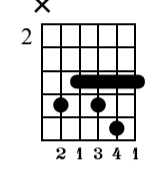

Melodic II-V-I Chord Changes

6th String Root

Am7 D7b9 GM7

3 2 3 3 3 2 1 3 1 1 3 4 2

mf

Am11 D7b9 GM13

2 2 3 4 1 2 1 3 1 1 2 3 4

Am7 D7#9 GM9

3 2 3 3 3 4 2 1 3 4 3 1 4 4 4

Am13 D7#9 G6

3 2 3 3 4 4 2 1 3 4 x 1 3 4

Am7

D7b9b5

G6

Musical notation for the first system, including a treble clef staff with notes and a guitar tablature staff with fret numbers.

Am7

D7#9#11

GM13

Musical notation for the second system, including a treble clef staff with notes and a guitar tablature staff with fret numbers.

Am7

D7#9b13

GM9

Musical notation for the third system, including a treble clef staff with notes and a guitar tablature staff with fret numbers.