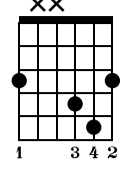

Melodic II-V-I Chord Changes

6th String Root

Am7 D7b9 GM7

3 2 3 3 3 2 1 3 1 1 3 4 2

mf

Am11 D7b9 GM13

2 2 3 4 1 2 1 3 1 1 2 3 4

Am7 D7#9 GM9

3 2 3 3 3 4 2 1 3 4 3 1 4 4 4

Am13 D7#9 G6

3 2 3 3 4 4 2 1 3 4 x 1 3 4

Am7

D7b9b5

G6

Musical notation for the first system, including a treble clef staff with notes and a guitar tablature staff with fret numbers.

Am7

D7#9#11

GM13

Musical notation for the second system, including a treble clef staff with notes and a guitar tablature staff with fret numbers.

Am7

D7#9b13

GM9

Musical notation for the third system, including a treble clef staff with notes and a guitar tablature staff with fret numbers.