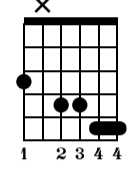

Melodic II-V-I Chord Changes

6th String Root

Am7 D7b9 GM7

3 2 3 3 3 2 1 3 1 1 3 4 2

mf

Am11 D7b9 GM13

2 2 3 4 1 2 1 3 1 1 2 3 4

Am7 D7#9 GM9

3 2 3 3 3 4 2 1 3 4 3 1 4 4 4

Am13 D7#9 G6

3 2 3 3 4 4 2 1 3 4 x 1 3 4

Am7

D7b9b5

G6

Musical notation for the first system, including a treble clef staff with notes and a guitar tablature staff with fret numbers.

Am7

D7#9#11

GM13

Musical notation for the second system, including a treble clef staff with notes and a guitar tablature staff with fret numbers.

Am7

D7#9b13

GM9

Musical notation for the third system, including a treble clef staff with notes and a guitar tablature staff with fret numbers.