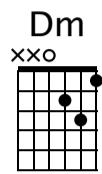

Maybe I'm Amazed Variations

"Chord Ideas"

Paul McCartney

Tabbed and/or arranged by Jon Buckner

A Intro

Not like the song really

Nice long pause

4/4 *mf*

T	2	2	2	1	1	1	0	0	0	0
A	3	3	3	3	3	3	0	0	0	0
B	2	2	2	2	2	2	2	2	2	2
	0	0	0	0	0	0	0	0	0	0

This is more like it...

T	3	3	3	3	3	3	0	0	0	0
A	2	2	2	2	2	2	0	0	0	0
B	0	0	0	0	0	0	2	2	2	2
	X	X	X	X	X	X	2	2	2	0
	2	2	2	1	1	1	0	0	0	0

B Verse

Basic version starting with an A shaped chord, try with starting with E shaped chord

T	1	1	1	1	1	1	3	3	3	3	3	3
A	3	3	3	1	1	1	5	5	5	3	3	3
B	3	3	3	2	2	2	5	5	5	4	4	4
B	1	1	1	3	3	3	3	3	3	5	5	5

T	1	1	1	1	1	1	3	3	3	3	3	3	3	3	3	3	3
A	3	3	3	1	1	1	5	5	5	5	5	5	5	5	5	5	5
B	3	3	3	2	2	2	5	5	5	5	5	5	5	5	5	5	5
B	1	1	1	3	3	3	3	3	3	3	3	3	3	3	3	3	3

Use thumb for 6th string

D
DM7
D7
D6
G
D7#9

T	7	7	7	7	7	7	7	7	7	3	3	3	3	3	3	3	3	3	6	6	6	6	6	6	6	6
A	7	7	7	6	6	6	5	5	5	4	4	4	4	4	4	4	4	4	5	5	5	5	5	5	5	5
B	7	7	7	7	7	7	7	7	7	4	4	4	5	5	5	5	5	5	4	4	4	4	4	4	4	4
	5	5	5	5	5	5	5	5	5	5	5	5	X	X	X	X	X	X	5	5	5	5	5	5	5	5
													3	3	3	3	3	3								