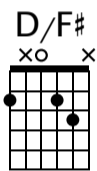

Maybe I'm Amazed Variations

"Chord Ideas"

Paul McCartney

Tabbed and/or arranged by Jon Buckner

A Intro

Not like the song really

Nice long pause

4/4 *mf*

T	2	2	2	1	1	1	0	0	0	0
A	3	3	3	3	3	3	0	0	0	0
B	2	2	2	2	2	2	2	2	2	2
	0	0	0	0	0	0	0	0	0	0

This is more like it...

T	3	3	3	3	3	3	0	0	0	0
A	2	2	2	2	2	2	0	0	0	0
B	0	0	0	0	0	0	2	2	2	2
	X	X	X	X	X	X	2	2	2	0
	2	2	2	1	1	1	0	0	0	0

B Verse

Basic version starting with an A shaped chord, try with starting with E shaped chord

T	1	1	1	1	1	1	3	3	3	3	3	3
A	3	3	3	1	1	1	5	5	5	3	3	3
B	3	3	3	2	2	2	5	5	5	4	4	4
B	1	1	1	3	3	3	3	3	3	5	5	5

T	1	1	1	1	1	1	3	3	3	3	3	3	3	3	3	3	3
A	3	3	3	1	1	1	5	5	5	5	5	5	5	5	5	5	5
B	3	3	3	2	2	2	5	5	5	5	5	5	5	5	5	5	5
B	1	1	1	3	3	3	3	3	3	3	3	3	3	3	3	3	3

Use thumb for 6th string

D
DM7
D7
D6
G
D7#9

T	7	7	7	7	7	7	7	7	7	3	3	3	3	3	3	3	3	3	6	6	6	6	6	6	6	6
A	7	7	7	6	6	6	5	5	5	4	4	4	4	4	4	4	4	4	5	5	5	5	5	5	5	5
B	7	7	7	7	7	7	7	7	7	4	4	4	5	5	5	5	5	5	4	4	4	4	4	4	4	4
	5	5	5	5	5	5	5	5	5	5	5	5	X	X	X	X	X	X	5	5	5	5	5	5	5	5
													3	3	3	3	3	3								