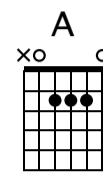

Maybe I'm Amazed Variations

"Chord Ideas"

Paul McCartney

Tabbed and/or arranged by Jon Buckner

A Intro

Not like the song really

Nice long pause

4/4 *mf*

T	2	2	2	1	1	1	0	0	0	0
A	3	3	3	3	3	3	0	0	0	0
B	2	2	2	2	2	2	2	2	2	2
	0	0	0	0	0	0	0	0	0	0

This is more like it...

T	3	3	3	3	3	3	0	0	0	0
A	2	2	2	2	2	2	0	0	0	0
B	0	0	0	0	0	0	2	2	2	2
	X	X	X	X	X	X	2	2	2	0
	2	2	2	1	1	1	0	0	0	0

B Verse

Basic version starting with an A shaped chord, try with starting with E shaped chord

T	1	1	1	1	1	1	3	3	3	3	3	3
A	3	3	3	1	1	1	5	5	5	3	3	3
B	3	3	3	2	2	2	5	5	5	4	4	4
B	1	1	1	3	3	3	3	3	3	5	5	5

T	1	1	1	1	1	1	3	3	3	3	3	3	3	3	3	3	3
A	3	3	3	1	1	1	5	5	5	5	5	5	5	5	5	5	5
B	3	3	3	2	2	2	5	5	5	5	5	5	5	5	5	5	5
B	1	1	1	3	3	3	3	3	3	3	3	3	3	3	3	3	3

Use thumb for 6th string

D
DM7
D7
D6
G
D7#9

T	7	7	7	7	7	7	7	7	7	3	3	3	3	3	3	3	3	3	6	6	6	6	6	6	6	6
A	7	7	7	6	6	6	5	5	5	4	4	4	4	4	4	4	4	4	5	5	5	5	5	5	5	5
B	7	7	7	7	7	7	7	7	7	4	4	4	5	5	5	5	5	5	4	4	4	4	4	4	4	4
	5	5	5	5	5	5	5	5	5	5	5	5	X	X	X	X	X	X	5	5	5	5	5	5	5	5
													3	3	3	3	3	3								