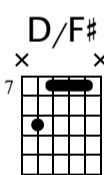

T	7	7	7	6	6	6	5	5	5	5
A	7	7	7	7	7	7	7	7	7	6
B	7	7	7	7	7	7	5	5	5	7
	9	9	9	8	8	8	7	7	7	7