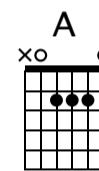

Maybe I'm Amazed Variations

"Chord Ideas"

Paul McCartney

Tabbed and/or arranged by Jon Buckner

A Intro

Not like the song really

Nice long pause

4/4 *mf*

T	2	2	2	1	1	1	0	0	0	0
A	3	3	3	3	3	3	0	0	0	0
B	2	2	2	2	2	2	2	2	2	2
	0	0	0	0	0	0	0	0	0	0

This is more like it...

T	3	3	3	3	3	3	0	0	0	0
A	2	2	2	2	2	2	0	0	0	0
B	0	0	0	0	0	0	2	2	2	2
	X	X	X	X	X	X	2	2	2	0
	2	2	2	1	1	1	0	0	0	0

B Verse

Basic version starting with an A shaped chord, try with starting with E shaped chord

T	1	1	1	1	1	1	3	3	3	3	3	3
A	3	3	3	1	1	1	5	5	5	3	3	3
B	3	3	3	2	2	2	5	5	5	4	4	4
B	1	1	1	3	3	3	3	3	3	5	5	5

T	1	1	1	1	1	1	3	3	3	3	3	3	3	3	3	3	3
A	3	3	3	1	1	1	5	5	5	5	5	5	5	5	5	5	5
B	3	3	3	2	2	2	5	5	5	5	5	5	5	5	5	5	5
B	1	1	1	3	3	3	3	3	3	3	3	3	3	3	3	3	3

Use thumb for 6th string

D
DM7
D7
D6
G
D7#9

T	7	7	7	7	7	7	7	7	7	3	3	3	3	3	3	3	3	3	6	6	6	6	6	6	6	6
A	7	7	7	6	6	6	5	5	5	4	4	4	4	4	4	4	4	4	5	5	5	5	5	5	5	5
B	7	7	7	7	7	7	7	7	7	4	4	4	5	5	5	5	5	5	4	4	4	4	4	4	4	4
	5	5	5	5	5	5	5	5	5	5	5	5	X	X	X	X	X	X	5	5	5	5	5	5	5	5
													3	3	3	3	3	3								