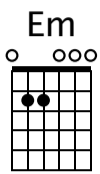

Maybe I'm Amazed Variations

"Chord Ideas"

Paul McCartney

Tabbed and/or arranged by Jon Buckner

A Intro

Not like the song really

Nice long pause

4/4 *mf*

T	2	2	2	1	1	1	0	0	0	0
A	3	3	3	3	3	3	0	0	0	0
B	2	2	2	2	2	2	2	2	2	2
	0	0	0	0	0	0	0	0	0	0

This is more like it...

T	3	3	3	3	3	3	0	0	0	0
A	2	2	2	2	2	2	0	0	0	0
B	0	0	0	0	0	0	2	2	2	2
	X	X	X	X	X	X	2	2	2	0
	2	2	2	1	1	1	0	0	0	0

B Verse

Basic version starting with an A shaped chord, try with starting with E shaped chord

T	1	1	1	1	1	1	3	3	3	3	3	3
A	3	3	3	1	1	1	5	5	5	3	3	3
B	3	3	3	2	2	2	5	5	5	4	4	4
B	1	1	1	3	3	3	3	3	3	5	5	5

T	1	1	1	1	1	1	3	3	3	3	3	3	3	3	3	3	3
A	3	3	3	1	1	1	5	5	5	5	5	5	5	5	5	5	5
B	3	3	3	2	2	2	5	5	5	5	5	5	5	5	5	5	5
B	1	1	1	3	3	3	3	3	3	3	3	3	3	3	3	3	3

Use thumb for 6th string

D
DM7
D7
D6
G
D7#9

T	7	7	7	7	7	7	7	7	7	3	3	3	3	3	3	3	3	3	6	6	6	6	6	6	6	6
A	7	7	7	6	6	6	5	5	5	4	4	4	4	4	4	4	4	4	5	5	5	5	5	5	5	5
B	7	7	7	7	7	7	7	7	7	4	4	4	5	5	5	5	5	5	4	4	4	4	4	4	4	4
	5	5	5	5	5	5	5	5	5	5	5	5	X	X	X	X	X	X	5	5	5	5	5	5	5	5
													3	3	3	3	3	3								