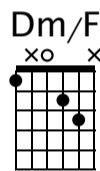

Maybe I'm Amazed Variations

"Chord Ideas"

Paul McCartney

Tabbed and/or arranged by Jon Buckner

A Intro

Not like the song really

Nice long pause

4/4 *mf*

T	2	2	2	1	1	1	0	0	0	0
A	3	3	3	3	3	3	0	0	0	0
B	2	2	2	2	2	2	2	2	2	2
	0	0	0	0	0	0	0	0	0	0

This is more like it...

T	3	3	3	3	3	3	0	0	0	0
A	2	2	2	2	2	2	0	0	0	0
B	0	0	0	0	0	0	2	2	2	2
	X	X	X	X	X	X	2	2	2	0
	2	2	2	1	1	1	0	0	0	0

B Verse

Basic version starting with an A shaped chord, try with starting with E shaped chord

T	1	1	1	1	1	1	3	3	3	3	3	3
A	3	3	3	1	1	1	5	5	5	3	3	3
B	3	3	3	2	2	2	5	5	5	4	4	4
B	1	1	1	3	3	3	3	3	3	5	5	5

T	1	1	1	1	1	1	3	3	3	3	3	3	3	3	3	3	3
A	3	3	3	1	1	1	5	5	5	5	5	5	5	5	5	5	5
B	3	3	3	2	2	2	5	5	5	5	5	5	5	5	5	5	5
B	1	1	1	3	3	3	3	3	3	3	3	3	3	3	3	3	3

Use thumb for 6th string

D
DM7
D7
D6
G
D7#9

T	7	7	7	7	7	7	7	7	7	3	3	3	3	3	3	3	3	3	6	6	6	6	6	6	6	6
A	7	7	7	6	6	6	5	5	5	4	4	4	4	4	4	4	4	4	5	5	5	5	5	5	5	5
B	7	7	7	7	7	7	7	7	7	4	4	4	5	5	5	5	5	5	4	4	4	4	4	4	4	4
	5	5	5	5	5	5	5	5	5	5	5	5	X	X	X	X	X	X	5	5	5	5	5	5	5	5
													3	3	3	3	3	3								