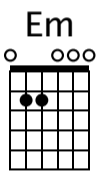

Maybe I'm Amazed Variations

"Chord Ideas"

Paul McCartney

Tabbed and/or arranged by Jon Buckner

A Intro

Not like the song really

Nice long pause

4/4 *mf*

T	2	2	2	1	1	1	0	0	0	0
A	3	3	3	3	3	3	0	0	0	0
B	2	2	2	2	2	2	2	2	2	2
	0	0	0	0	0	0	0	0	0	0

This is more like it...

T	3	3	3	3	3	3	0	0	0	0
A	2	2	2	2	2	2	0	0	0	0
B	0	0	0	0	0	0	2	2	2	2
	X	X	X	X	X	X	2	2	2	0
	2	2	2	1	1	1	0	0	0	0

B Verse

Basic version starting with an A shaped chord, try with starting with E shaped chord

T	1	1	1	1	1	1	3	3	3	3	3	3
A	3	3	3	1	1	1	5	5	5	3	3	3
B	3	3	3	2	2	2	5	5	5	4	4	4
B	1	1	1	3	3	3	3	3	3	5	5	5

T	1	1	1	1	1	1	3	3	3	3	3	3	3	3	3	3	3
A	3	3	3	1	1	1	5	5	5	5	5	5	5	5	5	5	5
B	3	3	3	2	2	2	5	5	5	5	5	5	5	5	5	5	5
B	1	1	1	3	3	3	3	3	3	3	3	3	3	3	3	3	3

Use thumb for 6th string

D
DM7
D7
D6
G
D7#9

T	7	7	7	7	7	7	7	7	7	3	3	3	3	3	3	3	3	3	6	6	6	6	6	6	6	6
A	7	7	7	6	6	6	5	5	5	4	4	4	4	4	4	4	4	4	5	5	5	5	5	5	5	5
B	7	7	7	7	7	7	7	7	7	4	4	4	5	5	5	5	5	5	4	4	4	4	4	4	4	4
	5	5	5	5	5	5	5	5	5	5	5	5	X	X	X	X	X	X	5	5	5	5	5	5	5	5
													3	3	3	3	3	3								