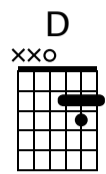

Maybe I'm Amazed Variations

"Chord Ideas"

Paul McCartney

Tabbed and/or arranged by Jon Buckner

A Intro

Not like the song really

Nice long pause

4/4 *mf*

T	2	2	2	1	1	1	0	0	0	0
A	3	3	3	3	3	3	0	0	0	0
B	2	2	2	2	2	2	2	2	2	2
	0	0	0	0	0	0	0	0	0	0

This is more like it...

T	3	3	3	3	3	3	0	0	0	0
A	2	2	2	2	2	2	0	0	0	0
B	0	0	0	0	0	0	2	2	2	2
	X	X	X	X	X	X	2	2	2	0
	2	2	2	1	1	1	0	0	0	0

B Verse

Basic version starting with an A shaped chord, try with starting with E shaped chord

T	1	1	1	1	1	1	3	3	3	3	3	3
A	3	3	3	1	1	1	5	5	5	3	3	3
B	3	3	3	2	2	2	5	5	5	4	4	4
B	1	1	1	3	3	3	3	3	3	5	5	5

T	1	1	1	1	1	1	3	3	3	3	3	3	3	3	3	3	3
A	3	3	3	1	1	1	5	5	5	5	5	5	5	5	5	5	5
B	3	3	3	2	2	2	5	5	5	5	5	5	5	5	5	5	5
B	1	1	1	3	3	3	3	3	3	3	3	3	3	3	3	3	3

Use thumb for 6th string

D
DM7
D7
D6
G
D7#9

T	7	7	7	7	7	7	7	7	7	3	3	3	3	3	3	3	3	3	6	6	6	6	6	6	6	6
A	7	7	7	6	6	6	5	5	5	4	4	4	4	4	4	4	4	4	5	5	5	5	5	5	5	5
B	7	7	7	7	7	7	7	7	7	4	4	4	5	5	5	5	5	5	4	4	4	4	4	4	4	4
	5	5	5	5	5	5	5	5	5	5	5	5	X	X	X	X	X	X	5	5	5	5	5	5	5	5
													3	3	3	3	3	3								