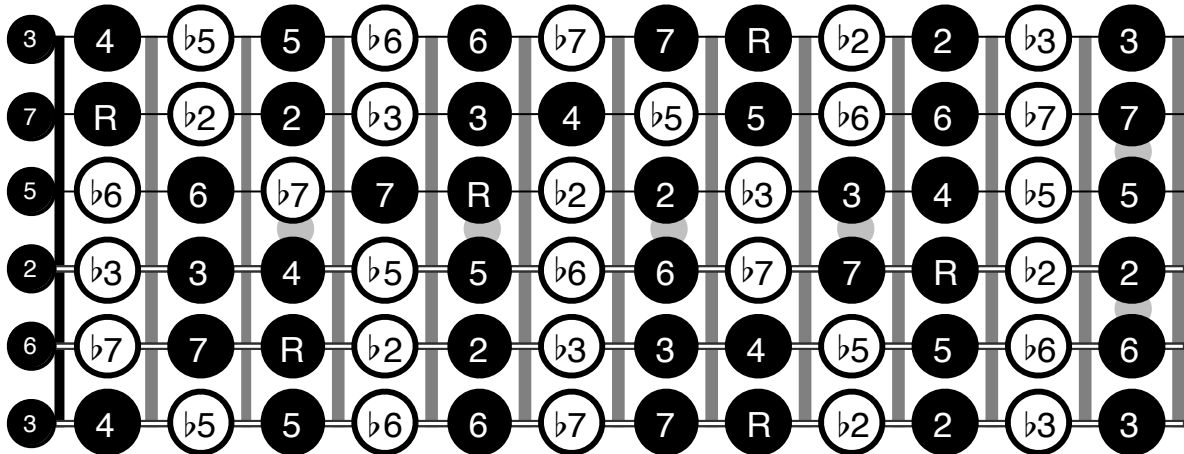

Fretboard Intervals

Using the Key of C

Major Scale Intervals

With 'inbetween' notes - all b's

With 'inbetween' notes - #'s as alternative option where applicable