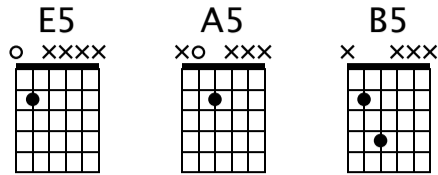

# Before You Accuse Me Melody Licks

Standard tuning

**A** Melody Basic

od. guit.

mf  
Be-

7

E5 A5 H sl. P

fore you 'ccuse me, take a look at your- self.