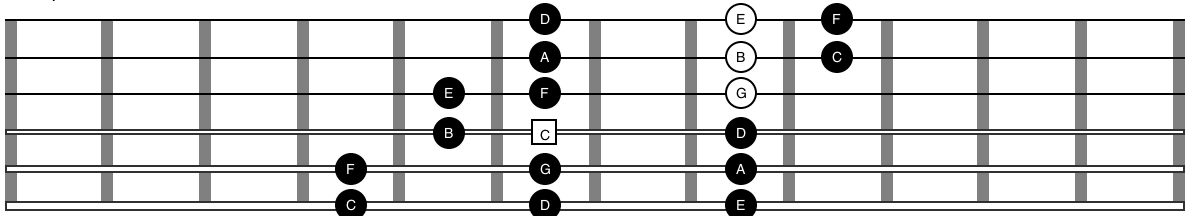

# 3 Notes Per String Shape 1 - 7th Chords

CM7

Dm7

Em7

FM7

G7

Am7

Bm7b5