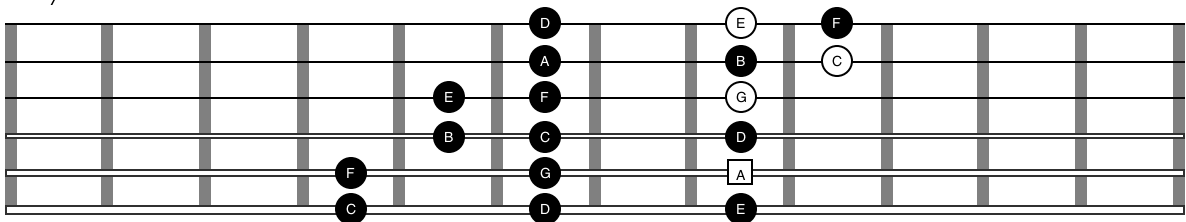

# 3 Notes Per String Shape 1 - 7th Chords

CM7

Dm7

Em7

FM7

G7

Am7

Bm7b5