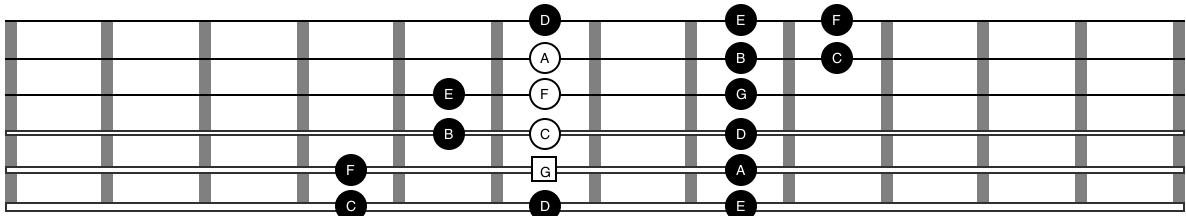

3 Notes Per String Shape 1 - 11th Chords

CM11

Dm11

Outside of shape for concenience

Em11b9

FM9#11

G11

Am11

Bm11b5b9

Outside of shape for concenience