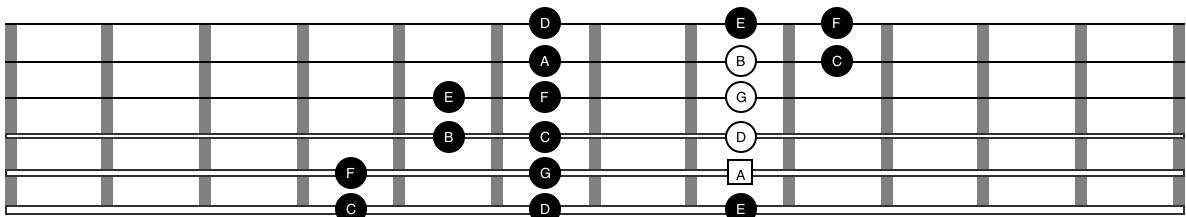

3 Notes Per String Shape 1 - 11th Chords

CM11

Dm11

Outside of shape for concenience

Em11b9

FM9#11

G11

Am11

Bm11b5b9

Outside of shape for concenience