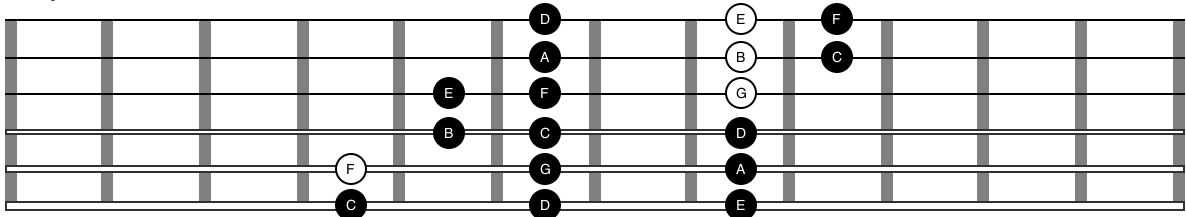

3 Notes Per String Shape 1 - 11th Chords

CM11

Dm11

Outside of shape for concenience

Em11b9

FM9#11

G11

Am11

Bm11b5b9

Outside of shape for concenience