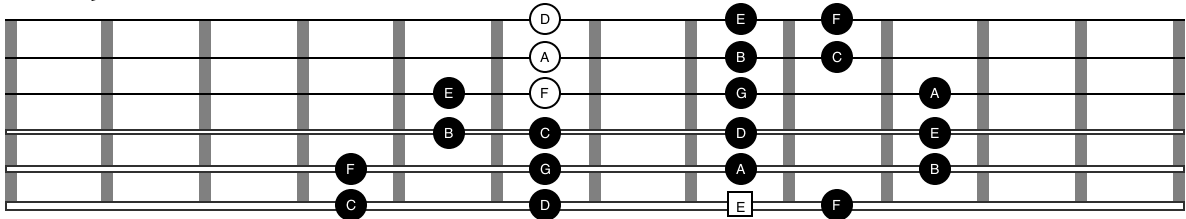

3 Notes Per String Shape 1 - 11th Chords

CM11

Dm11

Outside of shape for concenience

Em11b9

FM9#11

G11

Am11

Bm11b5b9

Outside of shape for concenience