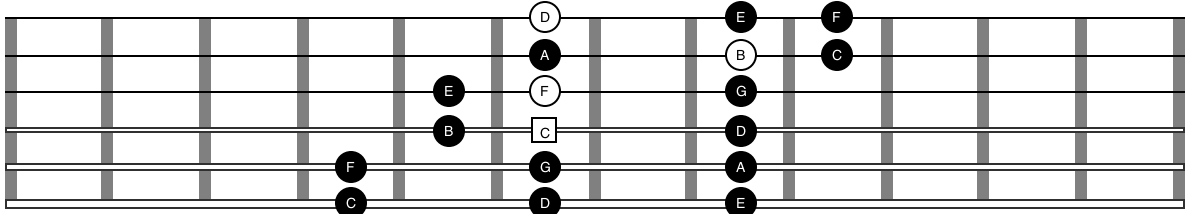

3 Notes Per String Shape 1 - 11th Chords

CM11

Dm11

Outside of shape for concenience

Em11b9

FM9#11

G11

Am11

Bm11b5b9

Outside of shape for concenience